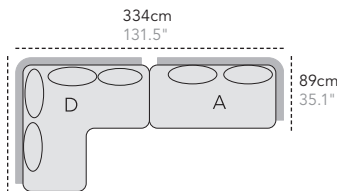

Moments combinations

A

B

C

D