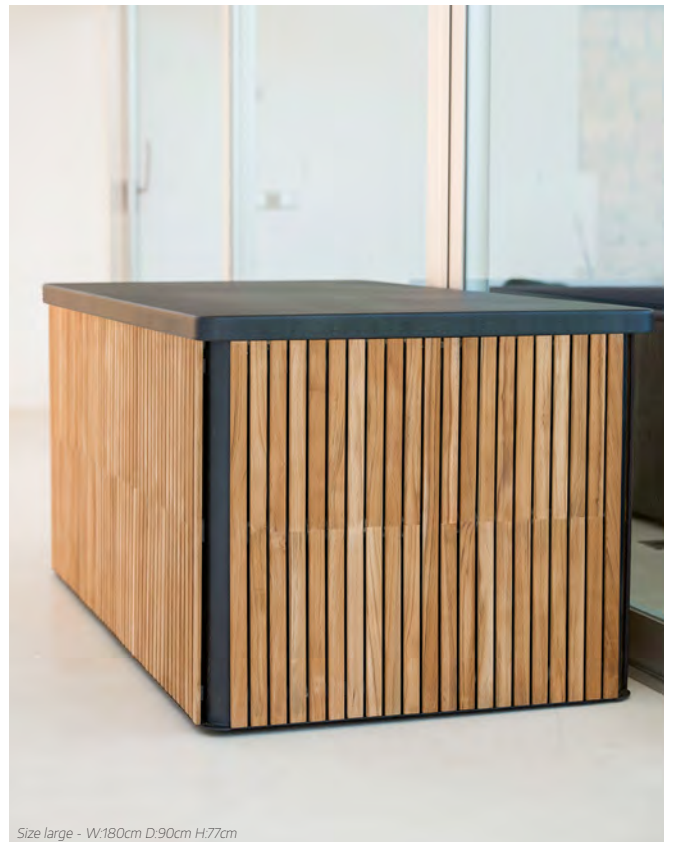

Size large - W:180cm D:90cm H:77cm