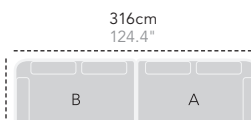

Horizon combinations

A

B

85cm
33.5"

85cm
33.5"

85cm
33.5"