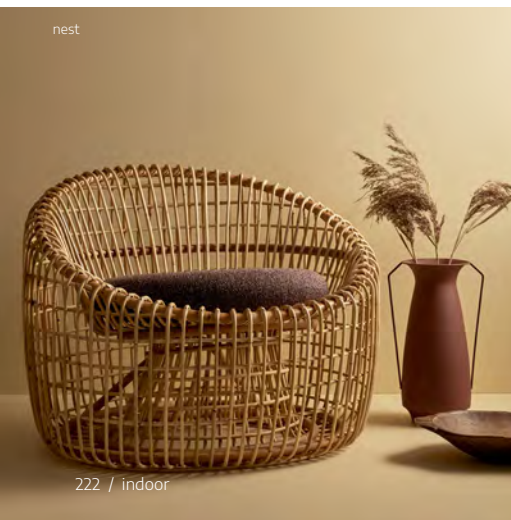

sidd

carry-me

peak / turn

roll / box / lightbox

nest

222 / indoor

peacock / pure

sense