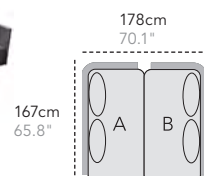

Moments combinations

A

B

C

D