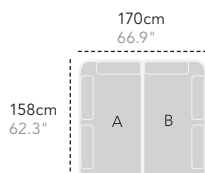

Horizon combinations

A

B

85cm
33.5"

85cm
33.5"

85cm
33.5"