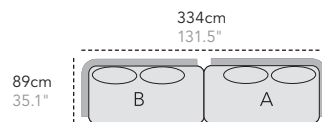

Moments combinations

A

B

C

D