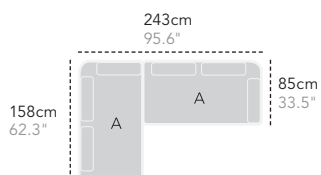

Horizon combinations

A

B

85cm
33.5"

85cm
33.5"

85cm
33.5"