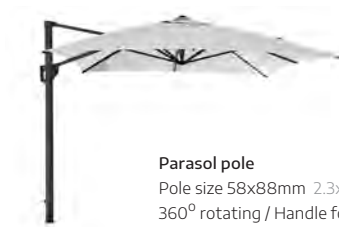

Parasols

Hyde luxe tilt 3x3m

Parasol with tilt function

Parasol pole

Pole size 58x88mm 2.3x3.5"
360° rotating / Handle for operating
H 270cm 106.3"
WxD 300x300cm 118.1x118.1"

Parasol pole

Aluminium frame, Silver mat anodized pole

Parasol pole

Aluminium frame, Anthracite pole

Parasol fabric

100% solution dyed polyester 280gr/m²
● 58MA3X3Y504 / Dusty white

Parasol fabric

100% solution dyed polyester 280gr/m²
● 583X3Y505 / Anthracite
● 583X3Y506 / Light grey
● 583X3Y507 / Taupe

Hyde luxe 3x4m

Hanging parasol

Parasol pole

Pole size 58x88mm 2.3x3.5"
360° rotating / Handle for operating
H 278cm 109.5"
WxD 300x400cm 118.1x157.5"

Parasol pole

Aluminium frame, Silver mat anodized pole

Parasol pole