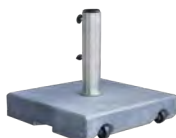

5718GR - Parasol base w/ wheels - granite
50kg - 110lbs
WxD 45x45cm 21.3x21.3"
H 46cm 18.1"
Pole hole Ø52mm 2" + Ø50mm 1.9" + Ø48mm 1.8" + Ø38mm 1.5" + Ø32mm 1.3"