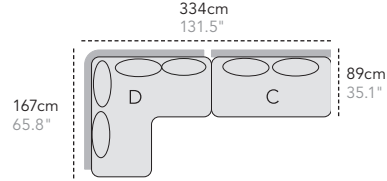

Moments combinations

A

B

C

D