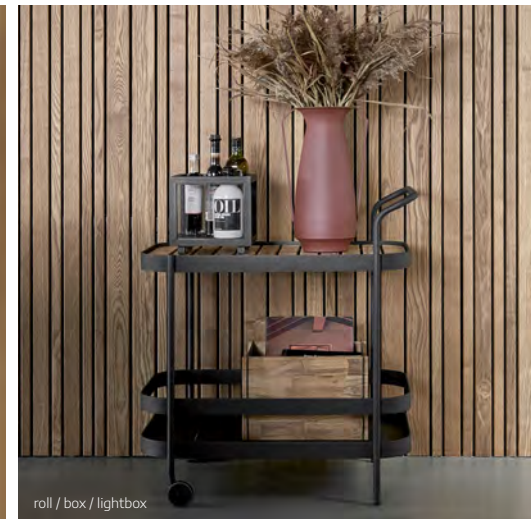

sidd

carry-me

peak / turn

roll / box / lightbox

nest

222 / indoor

peacock / pure

sense