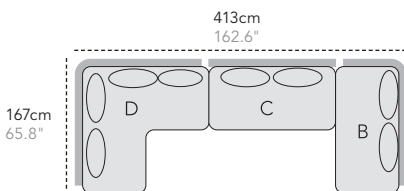

Moments combinations

A

B

C

D