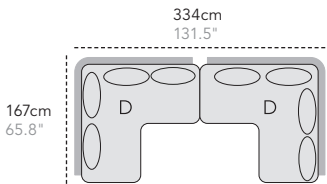

Moments combinations

A

B

C

D