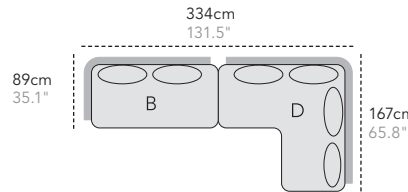

Moments combinations

A

B

C

D