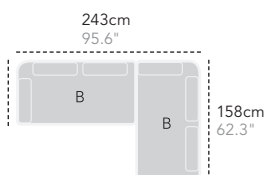

Horizon combinations

A

B

85cm
33.5"

85cm
33.5"

85cm
33.5"