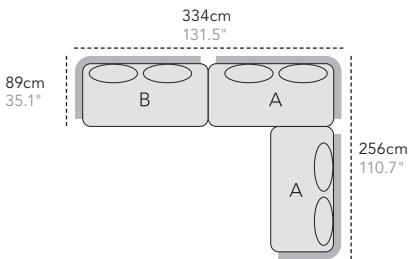

Moments combinations

A

B

C

D