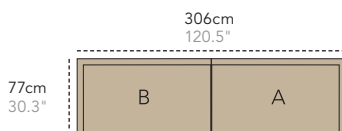

Connect dining/lounge combinations