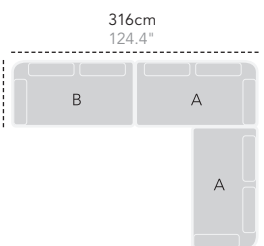

Horizon combinations

A

B

85cm
33.5"

85cm
33.5"

85cm
33.5"